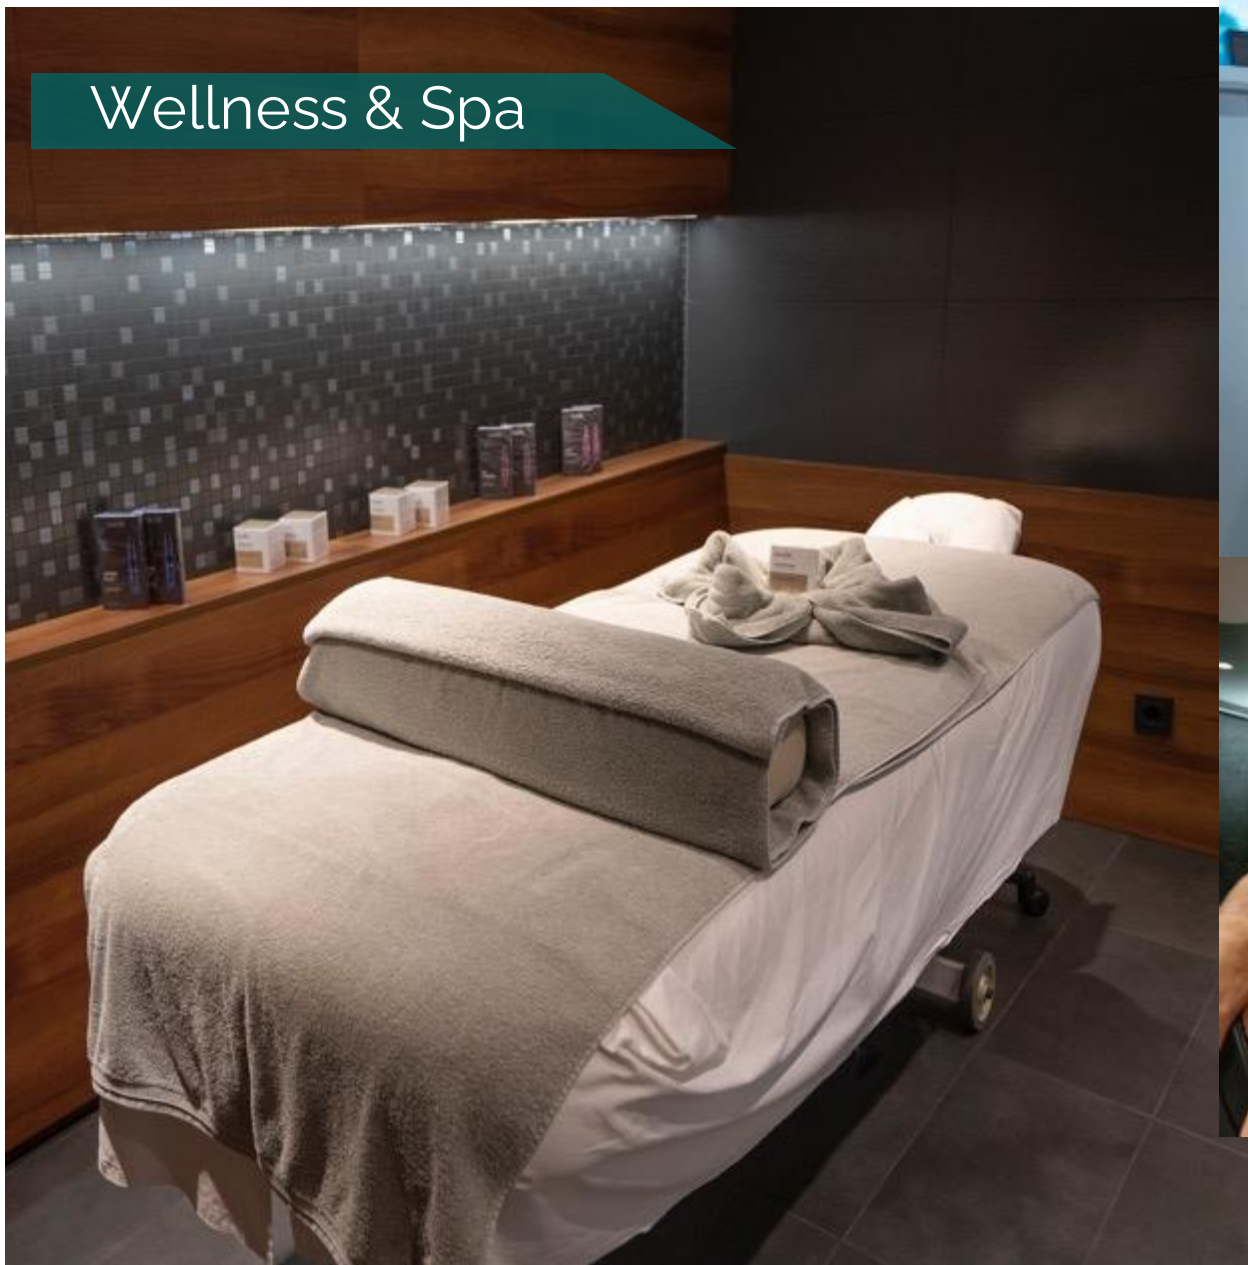

The Terrace

Wellness & Spa

Heated Pool

Pool transformed to cinema at night

Boutique Staterooms & Suites

Panorama Balcony Suites

160-180 sq.ft

EMERALD
CRUISES